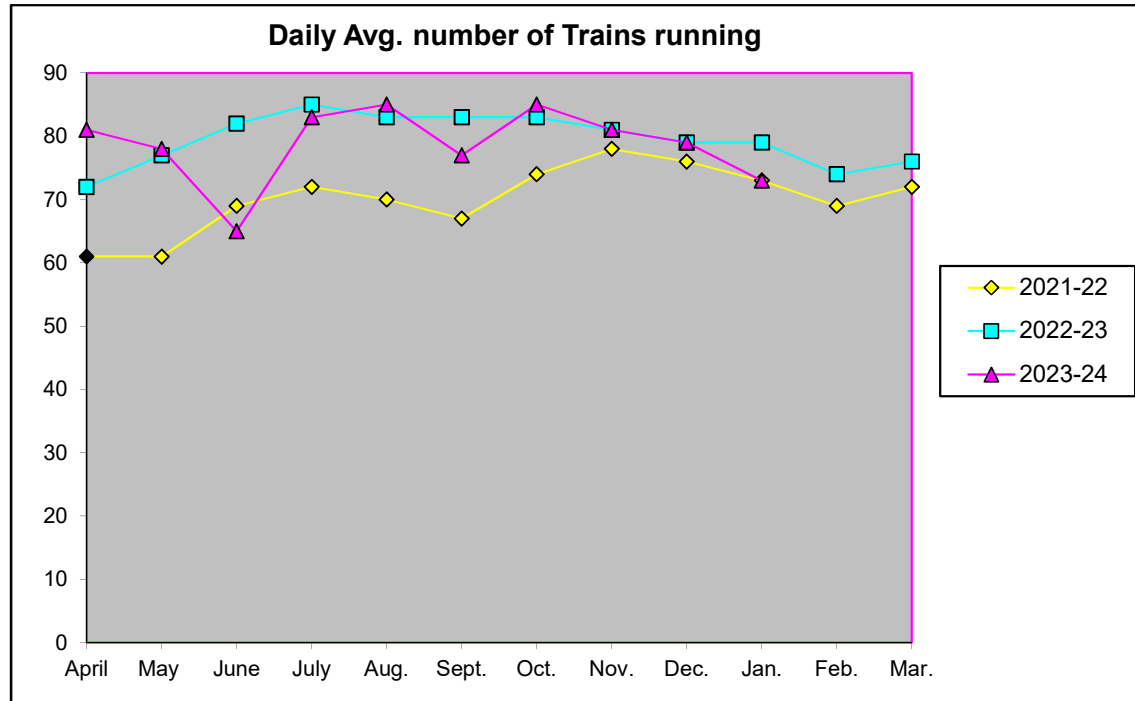

## Daily average number of Freight Trains moved on Kutch Railway SPV section

Avg./day	2021-22	2022-23	2023-24
April	61	72	81
May	61	77	78
June	69	82	65
July	72	85	83
Aug.	70	83	85
Sept.	67	83	77
Oct.	74	83	85
Nov.	78	81	81
Dec.	76	79	79
Jan.	73	79	73
Feb.	69	74	
Mar.	72	76	