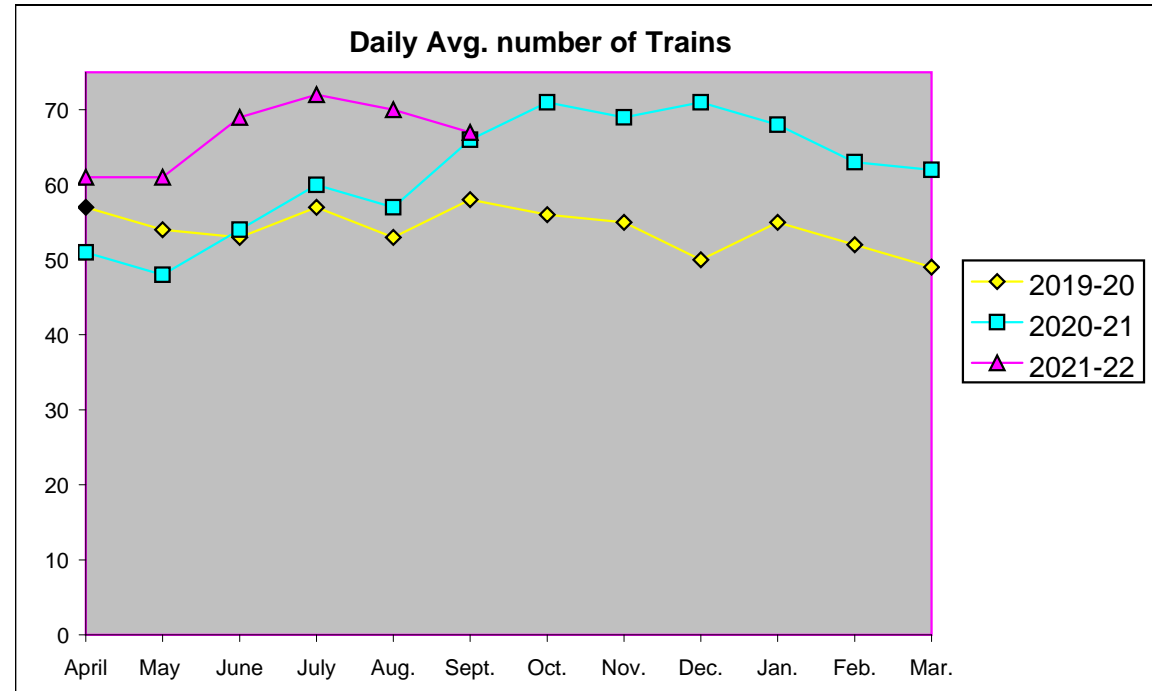

## Daily average number of Freight Trains moved on Kutch Railway SPV section

Avg./day	2019-20	2020-21	2021-22
April	57	51	61
May	54	48	61
June	53	54	69
July	57	60	72
Aug.	53	57	70
Sept.	58	66	67
Oct.	56	71	
Nov.	55	69	
Dec.	50	71	
Jan.	55	68	
Feb.	52	63	
Mar.	49	62	