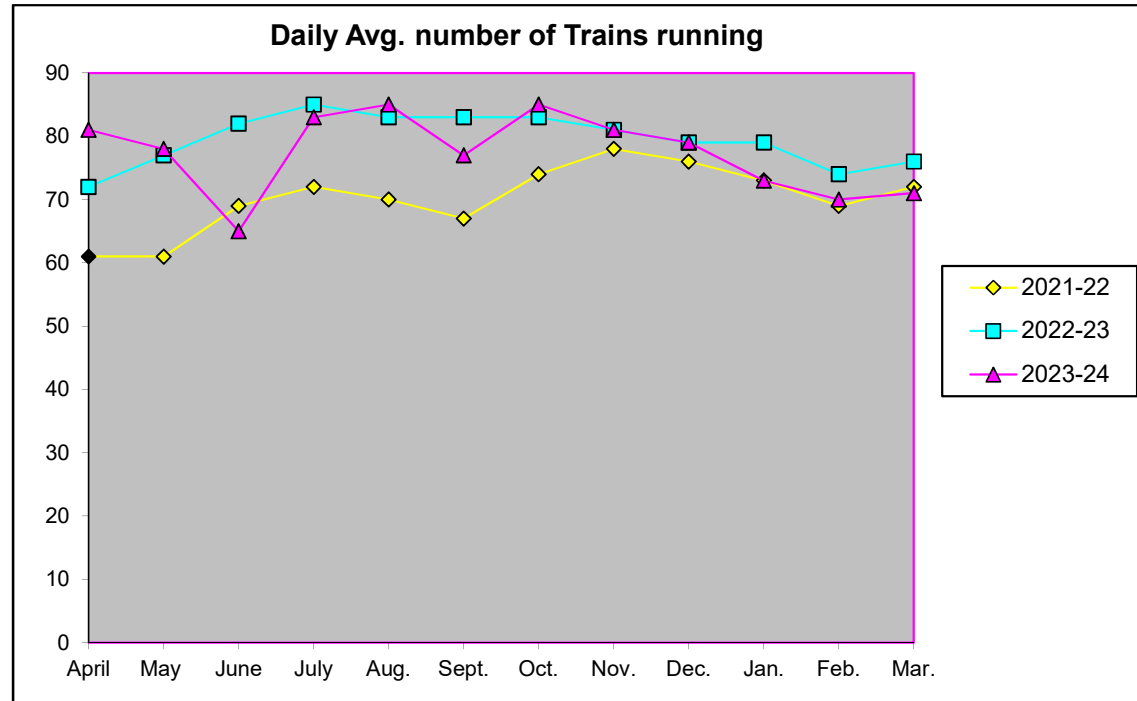

**Daily average number of Freight Trains moved on Kutch Railway SPV project line**

Avg./day	2021-22	2022-23	2023-24
April	61	72	81
May	61	77	78
June	69	82	65
July	72	85	83
Aug.	70	83	85
Sept.	67	83	77
Oct.	74	83	85
Nov.	78	81	81
Dec.	76	79	79
Jan.	73	79	73
Feb.	69	74	70
Mar.	72	76	71