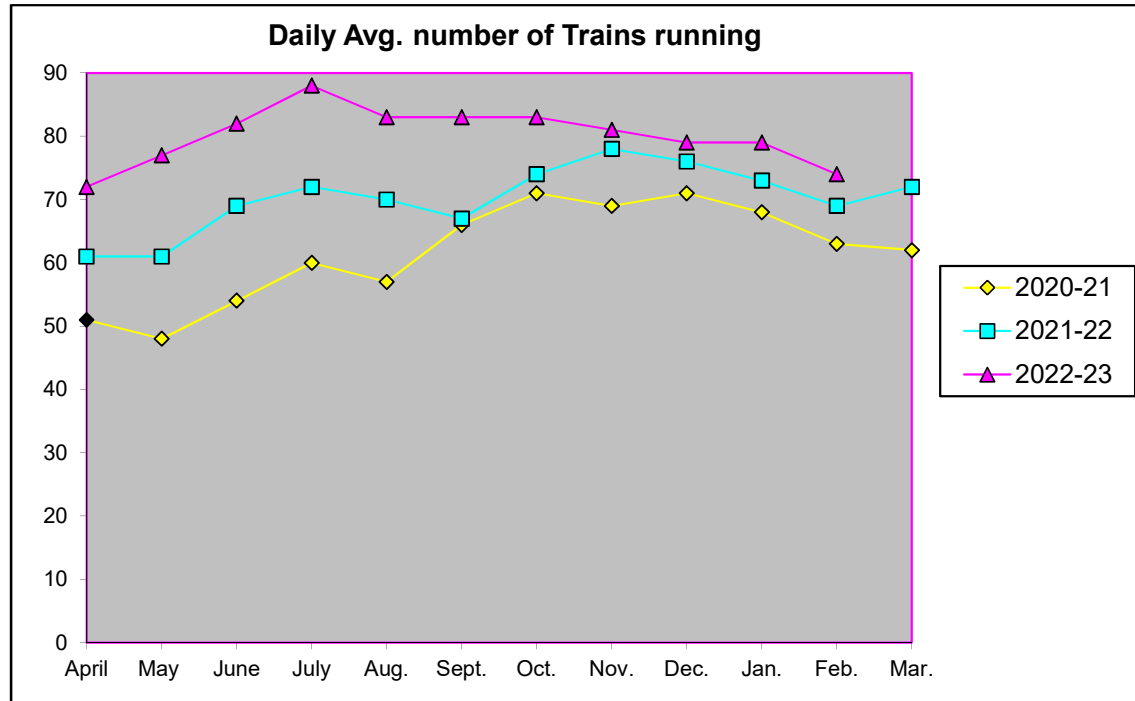

**Daily average number of Freight Trains moved on Kutch Railway SPV section**

Avg./day	2020-21	2021-22	2022-23
April	51	61	72
May	48	61	77
June	54	69	82
July	60	72	88
Aug.	57	70	83
Sept.	66	67	83
Oct.	71	74	83
Nov.	69	78	81
Dec.	71	76	79
Jan.	68	73	79
Feb.	63	69	74
Mar.	62	72	